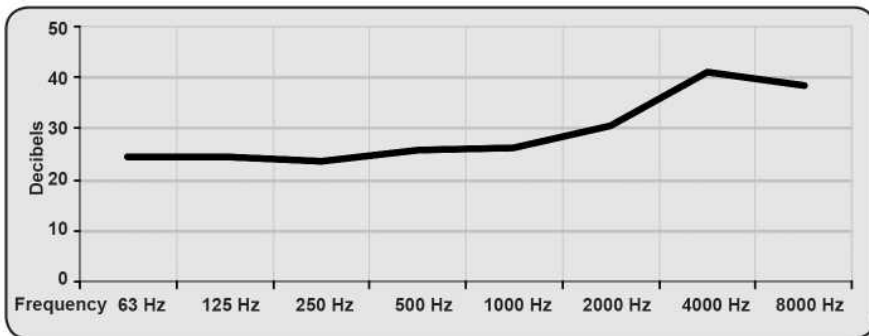

ultimate^{TM}

Hearing Protection Systems

Certified category 3: Unique to ultimate and our Bluetooth SoundEar range, as they are constructed of two different compounds of silicone. The main construction of the plug is 40 shore medical grade silicone for strength, and to contain the cable and components, holding them securely within the plug. The SoundEar also has 25 shore medical grade silicone for the ear canal where comfort and flexibility is the absolute key to genuine sustained use. The Bluetooth SoundEar benefits from a small single balanced armature speaker chosen to offer a fantastic level of detailed sound. The combined result is clear quality sound, coupled with the noise reduction of a custom ear plug.

Custom, lightweight and compact, the Bluetooth SoundEar provides 31dB of hearing protection, as well as allowing you the ability to connect to radios and phones.

Frequency: 5 kHz / SPL: 117dBA / Impedance: 10.2ohms